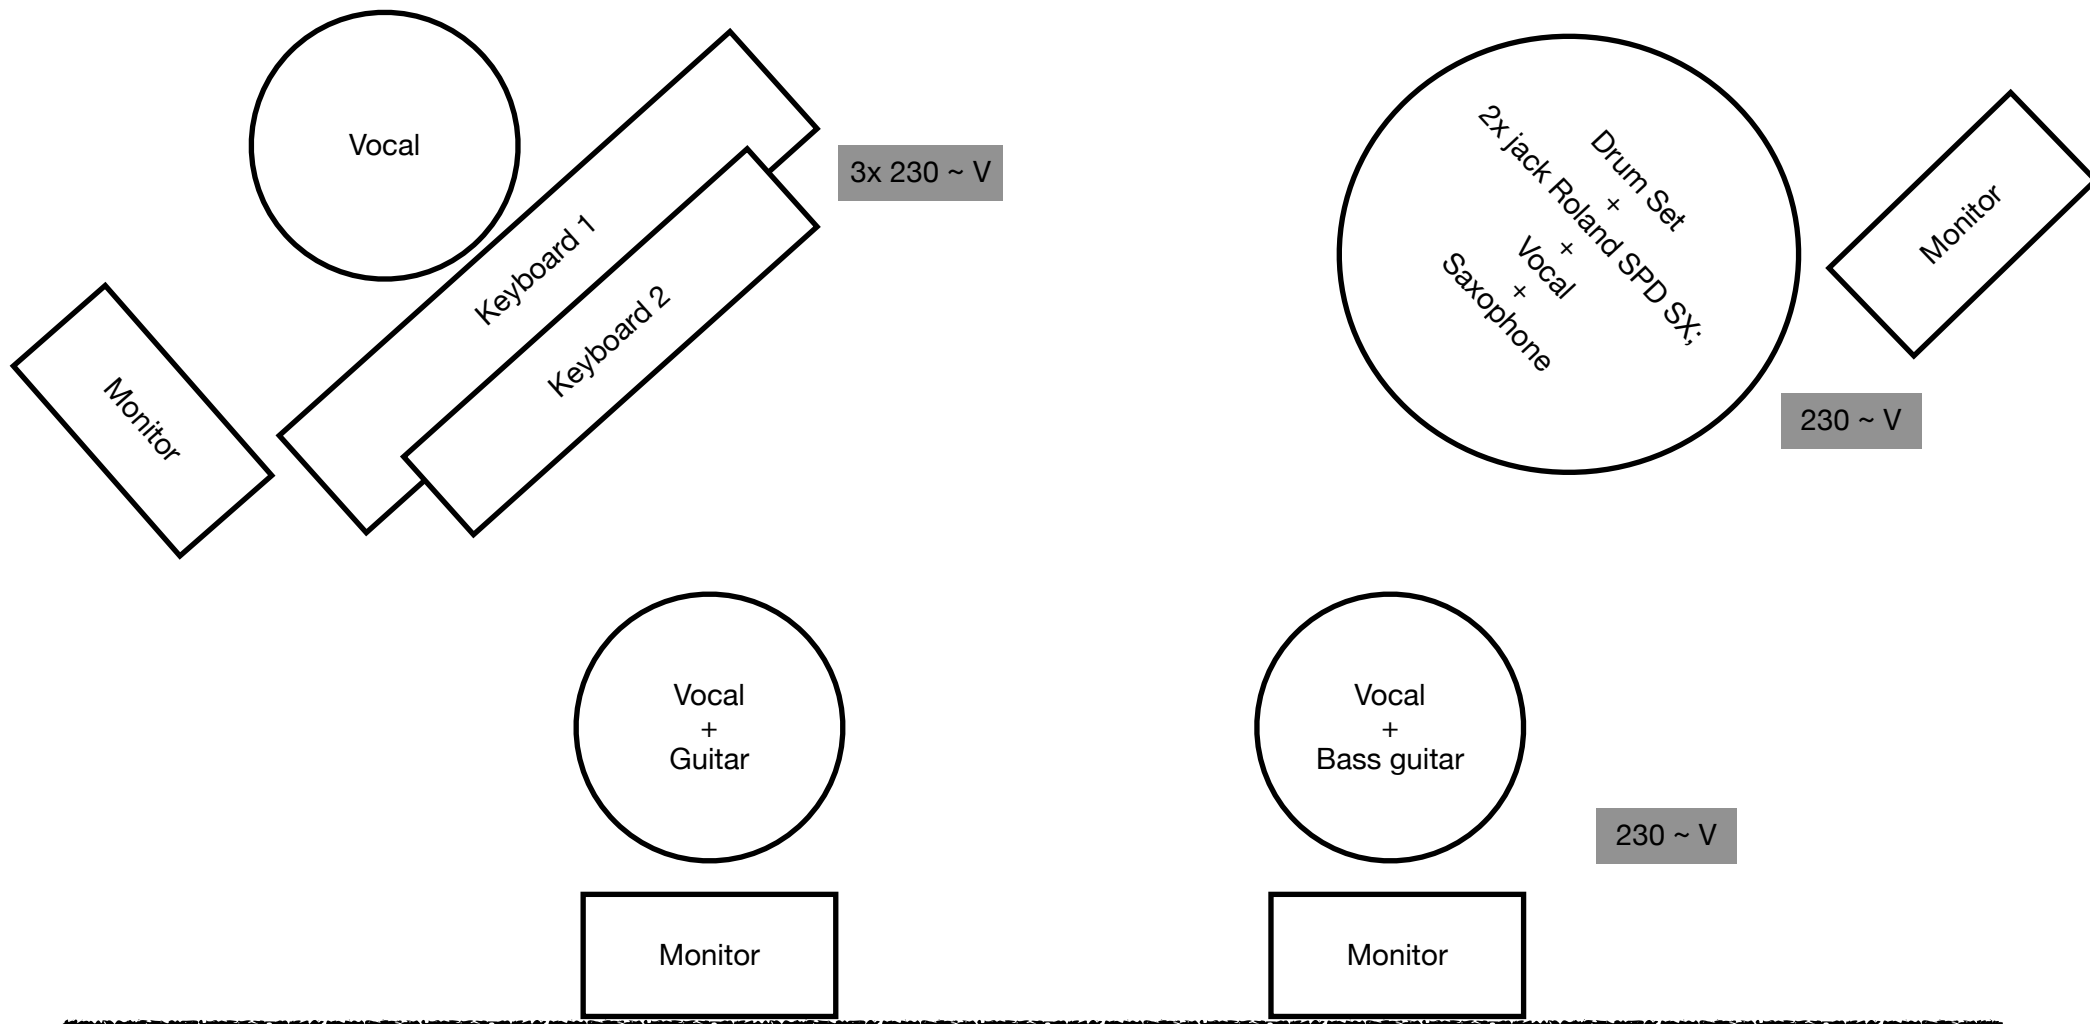

minimum 3 m

Minimum 5 m

Matouš Hamerník
+420606520459
kapela@spaziergang.cz
www.spaziergang.cz

**Spazier
Gang**

Input list SpazierGang

1	Kick drum	
2	Snare drum	
3	Hi-hat	
4	Tom	
5	Tom	
6	Floor tom	
7	OH Left	
8	OH Right	
9	Roland SPD-SX Left	Di-box
10	Roland SPD-SX Right	Di-box
11	Bass guitar	XLR out
12	Guitar Acoustic 1	Di-box
13	Guitar Acoustic 2	Di-box
14	Keyboard 1 Left	Di-box
15	Keyboard 1 Right	Di-box
16	Keyboard 2 Left	Di-box
17	Keyboard 2 Right	Di-box
18	Vocal Solo 1	
19	Vocal Solo 2	
20	Vocal Solo 3	
21	Vocal Solo 4	
22	Vocal Wireless microphone	
23	Saxophone	XLR out
(24	Violin	XLR out)

Matouš Hamerník
+420606520459
kapela@spaziergang.cz
www.spaziergang.cz

The logo for 'SpazierGang' is written in a stylized, black, cursive font. The word 'Spazier' is on the top line and 'Gang' is on the bottom line, with a large, decorative flourish that loops under the 'G' and extends to the right.